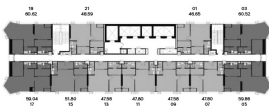

PARK ORIGIN
CHULA - SAMYAN

MASTER PLAN

3rd FLOOR PLAN

4th FLOOR PLAN

4th FLOOR PLAN

FLOOR PLAN

16TH FLOOR PLAN

17TH - 32TH FLOOR PLAN

33TH - 41TH FLOOR PLAN

42TH - 44TH FLOOR PLAN

ROOM LAYOUT

1 BEDROOM CORNER 35 SQ.M.

1 BEDROOM PLUS 47 SQ.M.

1 BEDROOM PLUS CORNER 60 SQ.M.

1 BEDROOM PLUS EXCLUSIVE 47 SQ.M.

1 BEDROOM PLUS CORNER 60 SQ.M.