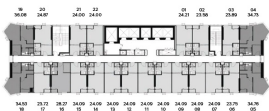

PARK ORIGIN
CHULA - SAMYAN

MASTER PLAN

3rd FLOOR PLAN

4th FLOOR PLAN

4th FLOOR PLAN

FLOOR PLAN

16TH FLOOR PLAN

17TH - 32TH FLOOR PLAN

33TH - 41TH FLOOR PLAN

42TH - 44TH FLOOR PLAN

ROOM LAYOUT

1 BEDROOM CORNER 35 SQ.M.

1 BEDROOM PLUS 47 SQ.M.

1 BEDROOM PLUS CORNER 60 SQ.M.

1 BEDROOM PLUS EXCLUSIVE 47 SQ.M.

1 BEDROOM PLUS CORNER 60 SQ.M.