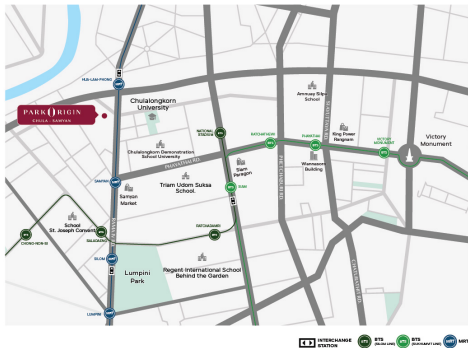

BEST LOCATION

🛒 DEPARTMENT STORE

- 0.5 KM. SAMYAN MARKET
- 1.0 KM. CHAMCHURI SQUARE
- 1.5 KM. TM PARK CHULA
- 2.3 KM. ROBINSON BANGRAK
- 2.4 KM. SIAM CENTER
- 2.4 KM. SIAM DISCOVERY
- 2.4 KM. MBK CENTER
- 2.5 KM. SILOM COMPLEX
- 2.6 KM. SIAM PARAGON
- 3.1 KM. CENTRAL WORLD
- 3.8 KM. CENTRAL CHIDLOM

🏫 EDUCATIONAL HUB

- 0.3 KM. CHULALONGKORN UNIVERSITY
- 1.4 KM. CHULALONGKORN DEMONSTRATION SECONDARY UNIVERSITY
- 1.6 KM. TRIAM UDOM SUKSA SCHOOL
- 1.9 KM. ASSUMPTION COLLEGE
- 2.3 KM. BANGKOK CHRISTIAN COLLEGE
- 2.6 KM. SAINT JOSEPH CONVENT SCHOOL
- 3.3 KM. REGENT'S INTERNATIONAL SCHOOL LANGSUAN CAMPUS
- 3.9 KM. CRESCENT INTERNATIONAL SCHOOL

🏥 MEDICAL HUB

- 1.7 KM. THE BANGKOK CHRISTIAN HOSPITAL
- 1.7 KM. SAMITVETJ CHINATOWN HOSPITAL
- 1.8 KM. KING CHULALONGKORN MEMORIAL HOSPITAL
- 2.6 KM. POLICE GENERAL HOSPITAL
- 2.7 KM. BNH HOSPITAL
- 3.0 KM. HUA CHIEW HOSPITAL
- 3.0 KM. SAINT LOUIS HOSPITAL
- 3.3 KM. THONBURI BAMRUNGMUANG HOSPITAL
- 4.3 KM. MEDPARK HOSPITAL