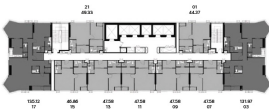

PARK ORIGIN
CHULA - SAMYAN

MASTER PLAN

3rd FLOOR PLAN

4th FLOOR PLAN

4th FLOOR PLAN

FLOOR PLAN

16TH FLOOR PLAN

17TH - 32TH FLOOR PLAN

33TH - 41TH FLOOR PLAN

42TH - 44TH FLOOR PLAN

ROOM LAYOUT

1 BEDROOM CORNER 35 SQ.M.

1 BEDROOM PLUS 47 SQ.M.

1 BEDROOM PLUS CORNER 60 SQ.M.

1 BEDROOM PLUS EXCLUSIVE 47 SQ.M.

1 BEDROOM PLUS CORNER 60 SQ.M.