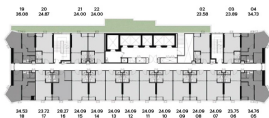

PARK ORIGIN
CHULA - SAMYAN

MASTER PLAN

3rd FLOOR PLAN

4th FLOOR PLAN

4th FLOOR PLAN

FLOOR PLAN

16TH FLOOR PLAN

17TH - 32TH FLOOR PLAN

33TH - 41TH FLOOR PLAN

42TH - 44TH FLOOR PLAN

ROOM LAYOUT

1 BEDROOM CORNER 35 SQ.M.

1 BEDROOM PLUS 47 SQ.M.

1 BEDROOM PLUS CORNER 60 SQ.M.

1 BEDROOM PLUS EXCLUSIVE 47 SQ.M.

1 BEDROOM PLUS CORNER 60 SQ.M.